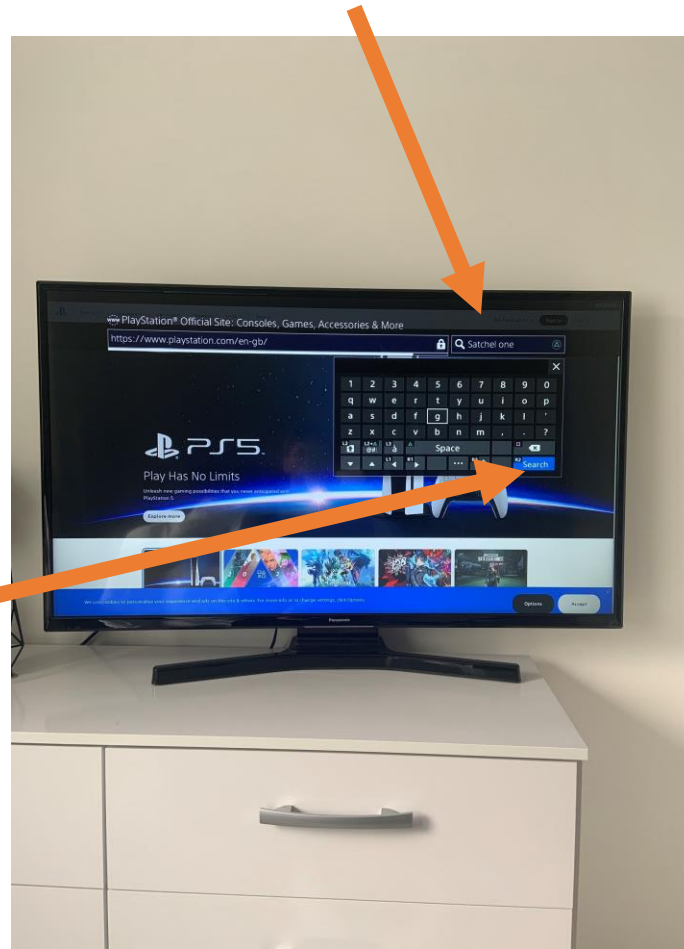

Press “Triangle” on your controller to show the search bar

Type in
“SatchelOne” in
the search and
press “R2”