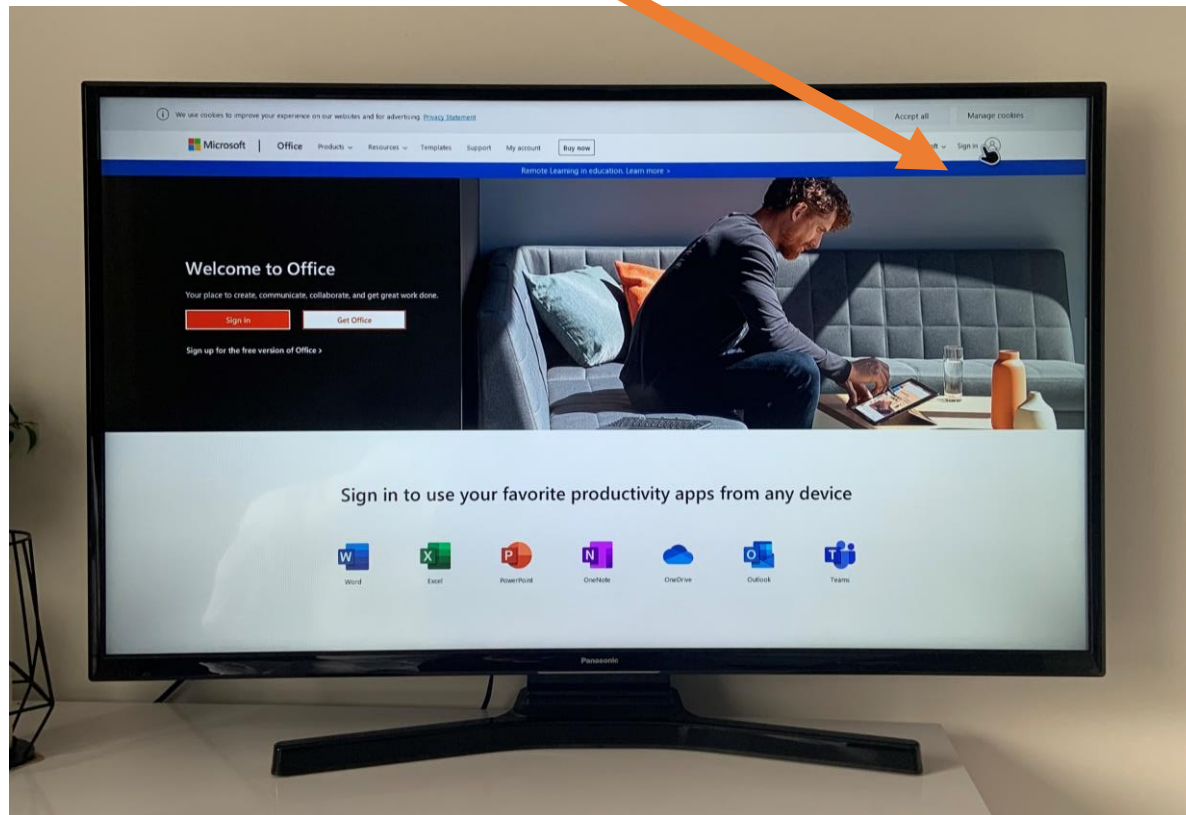

Press “Triangle” on your controller to show the search bar

Type in “Office 365” in the search and press “R2”

Click on the first link that appears with “X”

Click on the top right corner “sign in” with “X”