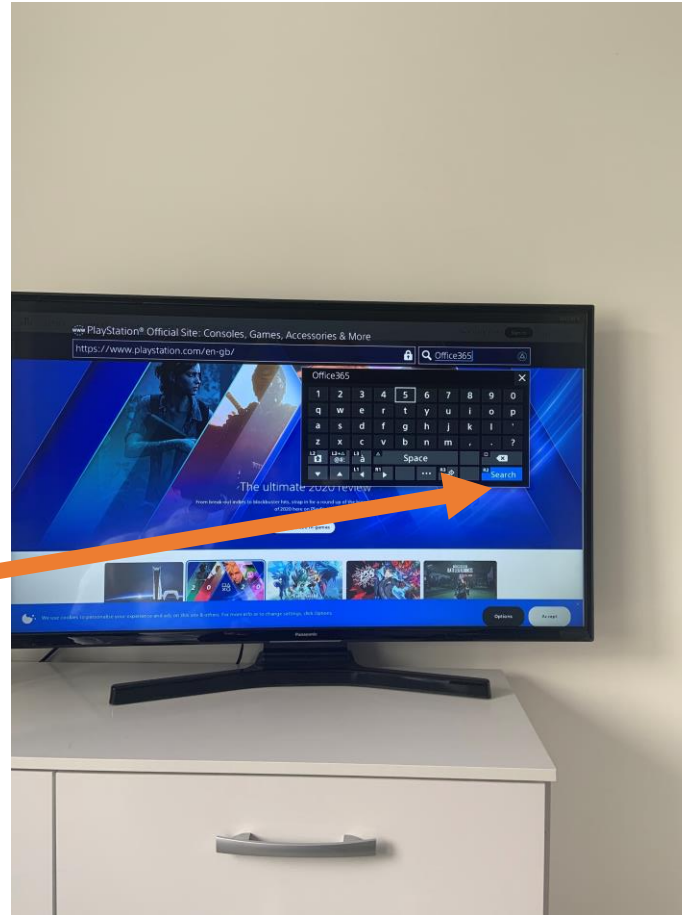

Type in
“SatchelOne” in
the search and
press “R2”

Click on the first link that appears with “X”

Type in your normal SatchelOne login details – making sure you are on the student tab.

To get on Office 365 and MS Teams is the same process.

Press “Triangle” on your controller to show the search bar

Type in “Office 365” in the search and press “R2”

Click on the first link that appears with “X”

Click on the top right corner “sign in” with “X”