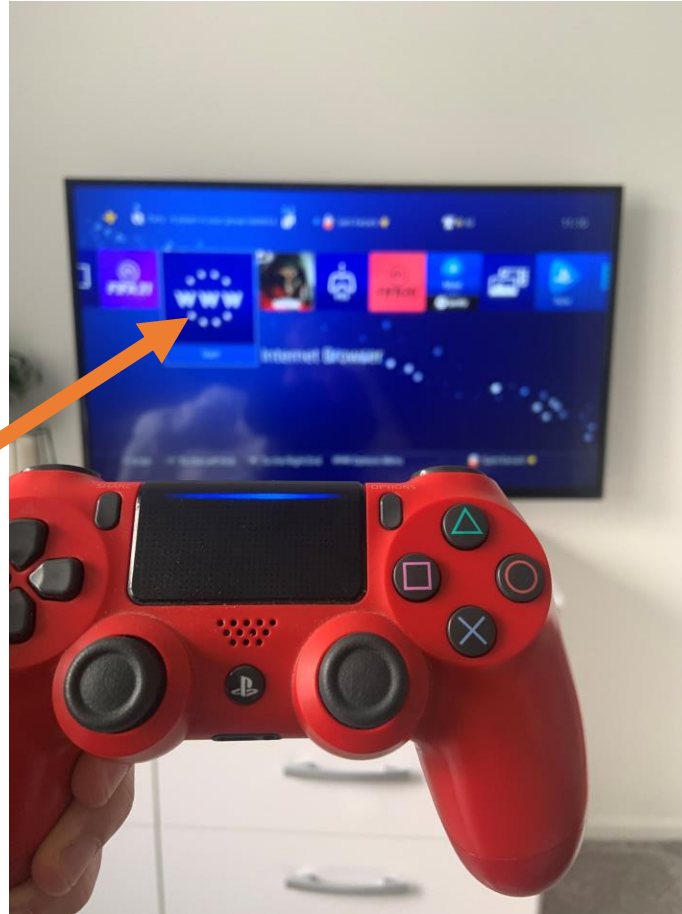

Accessing SatchelOne and Office 365 on your Playstation

Head to the internet browser shown as a “www” sign

Avoiding Fifa 21 and Call of Duty Warzone