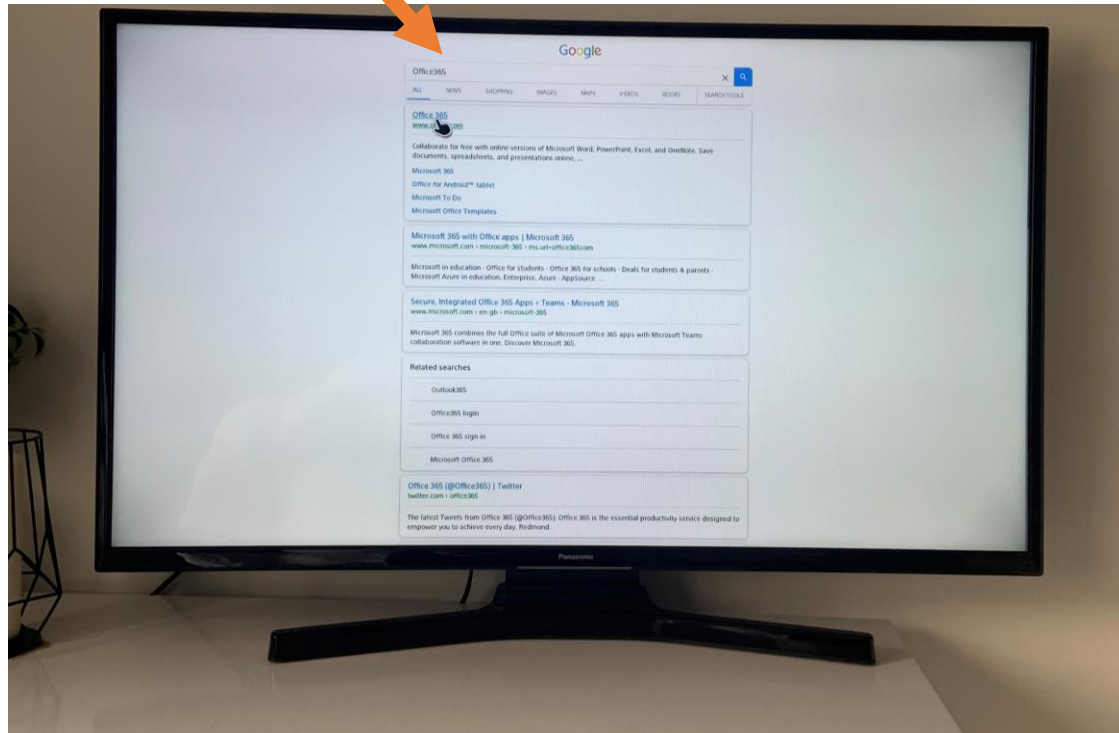

Type in
“SatchelOne” in
the search and
press “R2”

Click on the first link that appears with “X”

Type in your normal SatchelOne login details – making sure you are on the student tab.

To get on Office 365 and MS Teams is the same process.

Press “Triangle” on your controller to show the search bar

Type in “Office 365” in the search and press “R2”

Click on the first link that appears with “X”

Click on the top right corner “sign in” with “X”