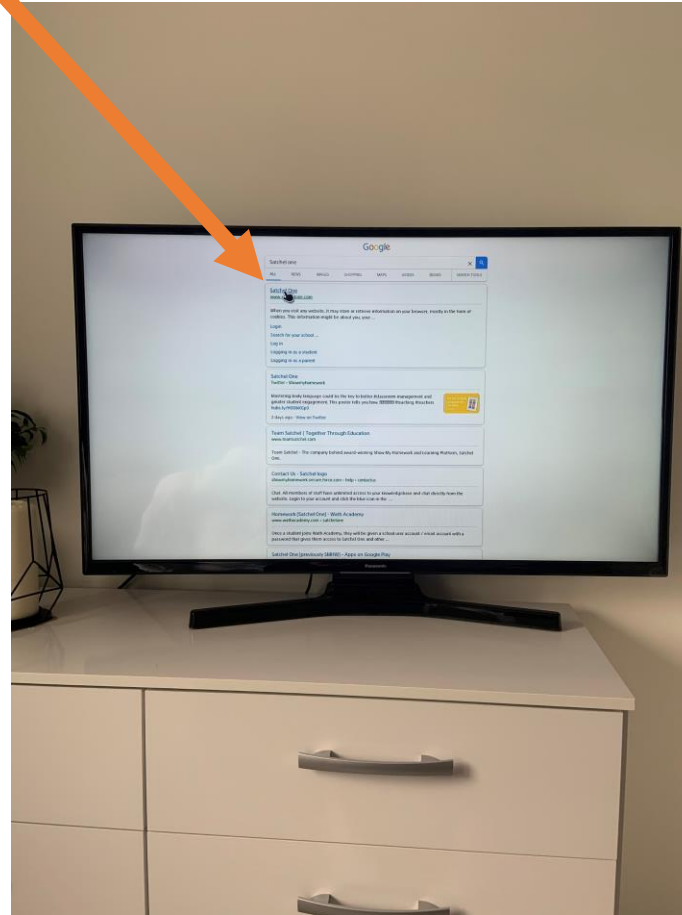

Accessing SatchelOne and Office 365 on your Playstation

Head to the internet browser shown as a “www” sign

Avoiding Fifa 21 and Call of Duty Warzone

You will see the Playstation website page

Press “Triangle” on your controller to show the search bar

Type in
“SatchelOne” in
the search and
press “R2”

Click on the first link that appears with “X”

Type in your normal SatchelOne login details – making sure you are on the student tab.

To get on Office 365 and MS Teams is the same process.

Press “Triangle” on your controller to show the search bar

Type in “Office 365” in the search and press “R2”

Click on the first link that appears with “X”

Click on the top right corner “sign in” with “X”