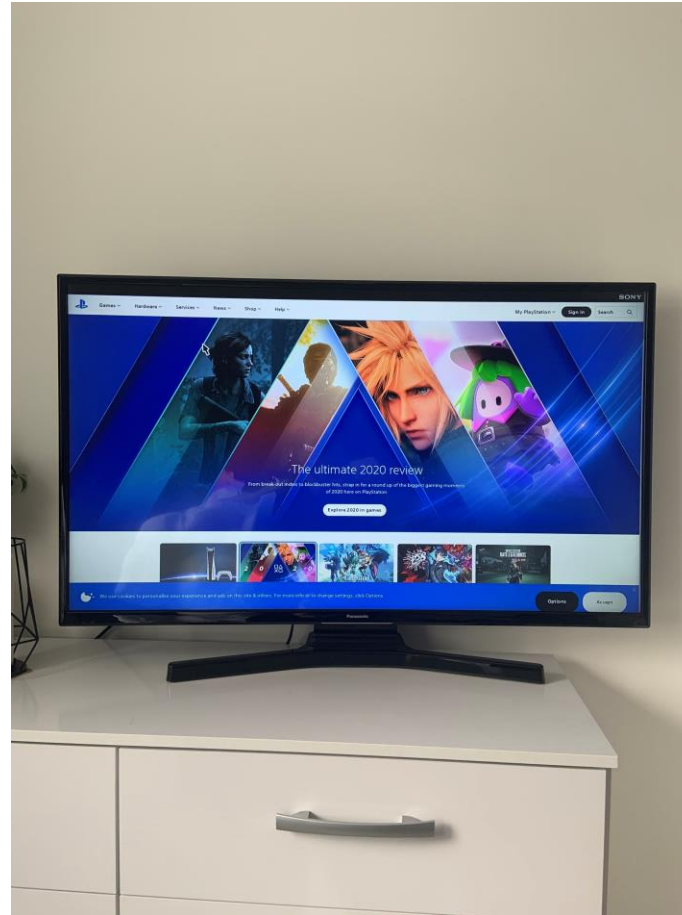

You will see the Playstation website page