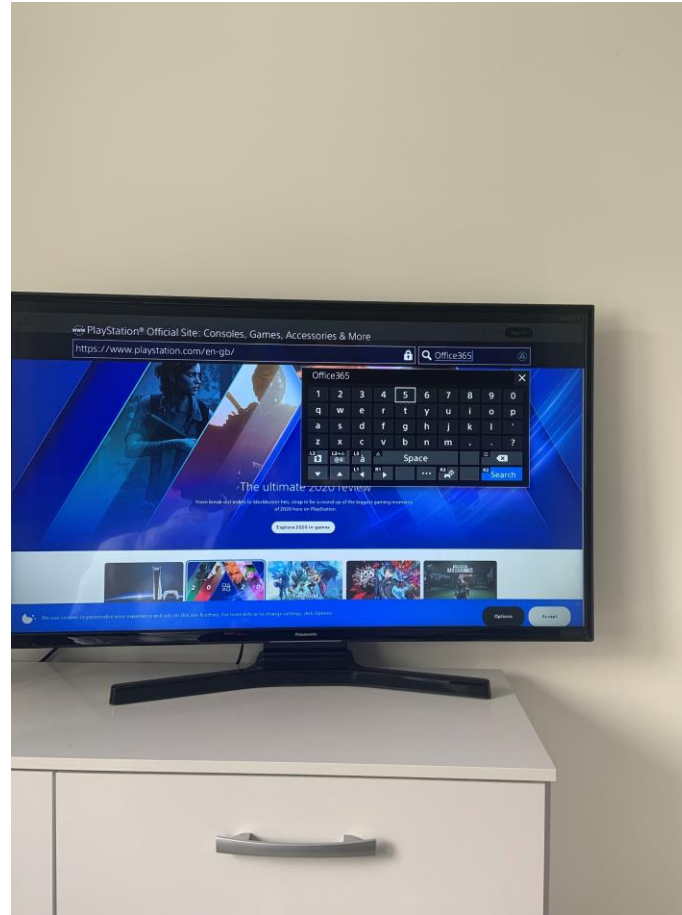

Type in
“SatchelOne” in
the search and
press “R2”

Click on the first link that appears with “X”

Type in your normal SatchelOne login details – making sure you are on the student tab.

To get on Office 365 and MS Teams is the same process.

Press “Triangle” on your controller to show the search bar

Type in “Office 365” in the search and press “R2”

Click on the first link that appears with “X”

Click on the top right corner “sign in” with “X”