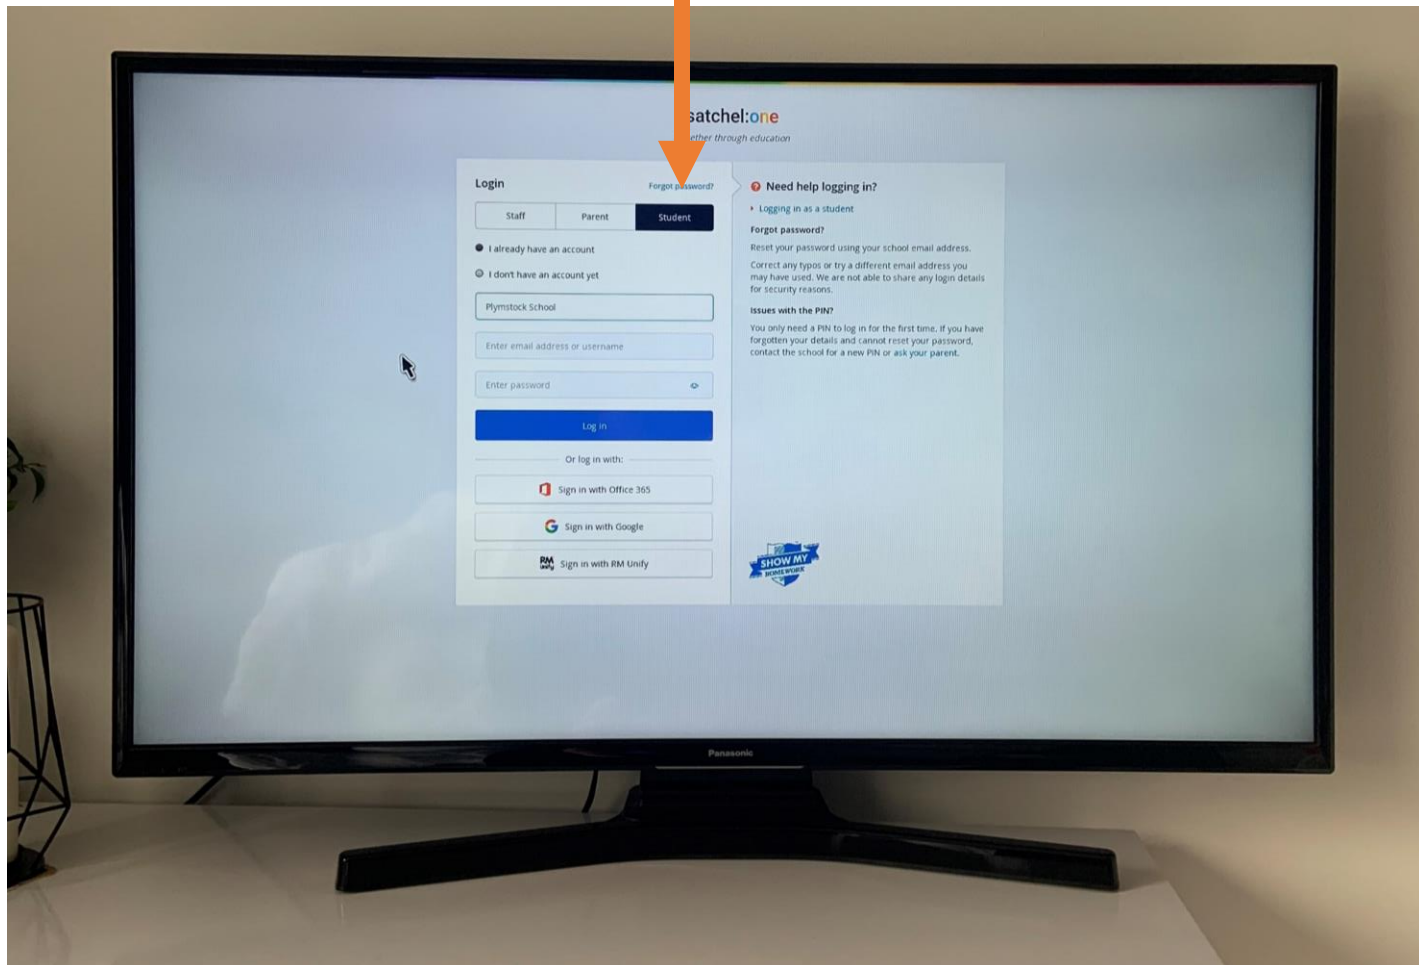

Accessing SatchelOne and Office 365 on your Playstation

Head to the internet browser shown as a “www” sign

Avoiding Fifa 21 and Call of Duty Warzone

You will see the Playstation website page

Press “Triangle” on your controller to show the search bar

Type in
“SatchelOne” in
the search and
press “R2”

Click on the first link that appears with “X”

Type in your normal SatchelOne login details – making sure you are on the student tab.

To get on Office 365 and MS Teams is the same process.

Press “Triangle” on your controller to show the search bar

Type in “Office 365” in the search and press “R2”

Click on the first link that appears with “X”

Click on the top right corner “sign in” with “X”